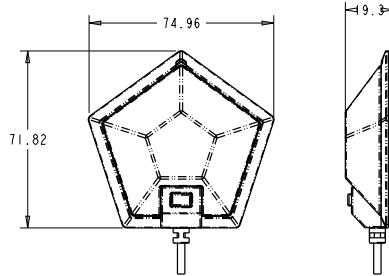

TrueVoc 300A

Analog Omnidirectional Microphone

Features

For small and medium size conference rooms where omnidirectional microphone need to be deployed, the TrueVoc 300A has a very high signal-to-noise ratio and sensitivity, clear sound pickup, strong anti-interference ability and 360° audio pickup range. Participants can move around the table and speak up at the same time. It can be sufficiently deployed for all kinds of video conference application.

Dimensions

Units:mm

TrueVoc 300A	
Direction	Omnidirectional audio pickup
Frequency Response	30Hz ~ 20kHz
Highest Sensitivity	-20dB
Sound Pickup Range	360°
Sound Pickup Distance	6 meters
Audio Port	Standard XLR connector
Other Features	Provides a push button switch Provides LED indicator Protects audio from RF interference from mobile phones
Electrical	Power supply: DC 9V ~ 54V (Phantom power)
Mechanical	Weight: 0.26kg / 0.57lb Dimensions: 9.3 x 72 x 75mm / 6.96" x 7.38" x 6.98"