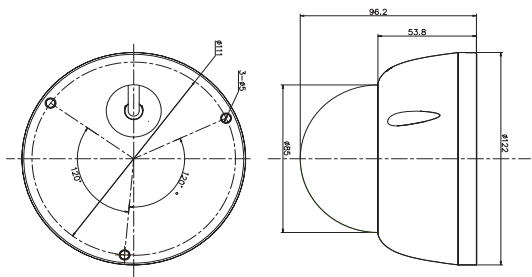

Dimensions

Units:mm

Specifications

IPC2233-FN-PIR40-TU	
Camera	IPC2233-FN-PIR40-TU
Image Sensor	1/2.8" progressive scan CMOS
Pixels	2.0 Megapixel
	Color: 0.005lux @ (F1.4, AGC ON)
	Color: 0.0035lux @ (F1.4, AGC ON)
Min. Illumination	Color: 0.002lux @ (F1.6, AGC ON)
	B/W: 0.0005lux @ (F1.2, AGC ON)
	B/W: 0.00035lux @ (F1.4, AGC ON)
	B/W: 0.0002lux @ (F1.6, AGC ON); 0lux with IR
Shutter Speed	1 - 1/30,000s
Day / Night	Auto (ICR) / Color / B/W
Wide Dynamic Range	Ultra WDR, >=120dB
S/N Ratio	>50dB
White Balance	Auto / Manual (Fluorescent lamp, Incandescent light, Warm light, Natural light)
Gain Control	Auto / Manual
Backlight Compensation	Off / BLC / WDR / HLC
Lens	
Mount Type	Ø14
Auto Iris	DC drive
Focal Length	-Z2712: 2.7-12mm motorized varifocal lens
Focus Control	Manual / Semi-Automatic / Auto
Angle of View	-Z2712: 106° - 33°
Adjustment Range	Pan: -120° - +120° / Tilt: 0° - 65° / Rotation: -90° - +90°
Infrared	
IR Distance	40m
IR Intensity	Smart IR
Video	
Compression	H.265 + / H.265 / H.264 / MJPEG
	Main stream: 1080p
Image Resolution	Secondary stream: D1 (1080p optional)
	Triple stream: 1280 x 720@30fps
Frame Rate	Main stream: 1080p@30fps
	Secondary stream: D1@30fps (1080@12fps (optional))
Bitrate	32kbps - 16Mbps
Bitrate Control	VBR / CBR
Multi-stream	Supported
Caption	Date and time / Alarm / Customized
Privacy Masking	Up to 4 zones
Motion Detection	Up to 4 zones
Video Freeze	Supported
ROI	Supported
Digital Noise Reduction	2DNR, 3DNR
Digital Defog	Supported
Image Flip	Flip / Mirror / Rotation at 90°, 180°, 270°
EIS	Supported
EIS	Supported
Distortion Connection	Supported
Network	
Network Protocols	TCP/IP, UDP, HTTP, HTTPS, DHCP, DNS/DDNS, RTP/RTCP, RTSP, PPPoE, FTP, VSIP, UPnP, 802.1x, NAT, QoS, SSH, NTP, SNMP, IGMP, SMTP, IP Filter, Multicast, IPv4, IPv6 (optional)
User Interface	IPC Control (IE, Firefox, Chrome)
Max. User Access	Max. 10 Users (includes 2 internal)
Application Programming	ONVIF (Profile S, Profile G), GB/T 28181-2011, API, CGI
Automatic Network Replenishment (ANR)	Supported
Dual IP	Supported
Alarm	
Alarm Triggers	Network disconnect / Disk full / Disk error
Intelligent	Motion detection / Tampering / Entry Guard Area / Guard line / Enter guard area / Exit guard area
Alarm Events	Alarm report / Recording / Text overlay / Snapshot / Email notice
Interfaces	
Ethernet	10/100M, RJ45 interface
Memory Slot	Micro SD card slot, supports up to 128GB
Environmental	
Operating Temperature	-40°C - 70°C / -40°F - 158°F
Operating Humidity	10% - 95%
Protection Level	IK10+ @50J, IP67
Electrical	
Power	DC12V ± 10% / PoE (IEEE802.3af)
Power Consumption	Max. 11W
Mechanical	
Weight	0.71 kg / 1.57lb (Gross Weight)
Dimensions	Ø122x 96.13mm / Ø4.8" x 3.78"