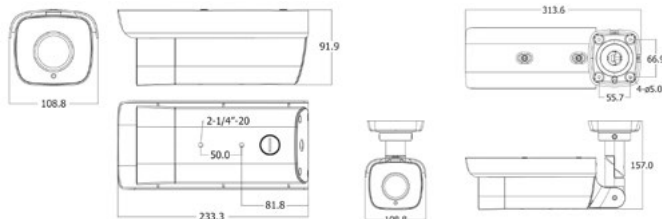

#### A Variety of Installation Modes

- Supports 90°, 180°, 270° image rotation
- Varifocal AF lens

### Dimensions

Units:mm