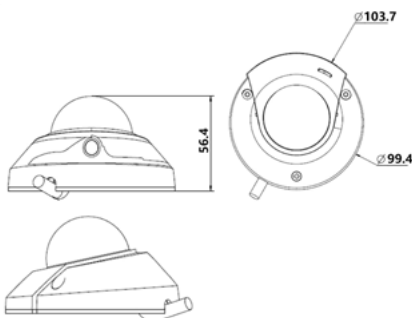

Dimensions

Units:mm

Specifications

	IPC2241-Gi4NW-SIR15	IPC2241-Gi4WG-SIR15
Camera		
Image Sensor	1/2.8" progressive scan CMOS	
Pixels	2.0 Megapixel	
Min. Illumination	Color: 0.002lux @ (F2.0, AGC ON) B/W: 0.0002lux @ (F2.0, AGC ON)	
Shutter Speed	1 ~ 1/30,000s	
Day / Night	Auto (ICR) / Color / B/W	
Wide Dynamic Range	Ultra WDR, >=120dB	
S/N Ratio	>58dB	
White Balance	Auto / Manual	
Gain Control	Auto / Manual	
Backlight Compensation	Off / WDR / BLC / HLC	
Lens		
Mount Type	M12	
Focal Length	3.6mm (-L0360) / 6mm (-L0600)	
Angle of View	78.6° (-L0360) / 53.2° (-L0600)	
Adjustment Range	Pan: -45° ~ 45° / Tilt: 0° ~ 90° / Rotation: 0° ~ 360°	
Infrared		
IR Distance	15m	
IR Intensity	Smart IR	
Video		
Compression	Smart H.265 / H.265 / H.264 / MJPEG	
Image Resolution	Main stream: 1080p Secondary stream: D1	
Frame Rate	Main stream: 1080p@30fps Secondary stream: D1@30fps	
Bitrate	32kbps ~ 8Mbps	
Bitrate Control	VBR / CBR	
Dual-stream	Supported	
Caption	Date and time / Alarm / Customized	
Privacy Masking	Up to 4 zones	
Motion Detection	Up to 4 zones	
ROI	Supported	
Digital Noise Reduction	3D noise reduction	
Image Flip	Flip / Mirror	
Audio		
Compression	G.711a / G.711u / ADPCM / G.722	
Bitrate	32kbps ~ 64kbps	
Audio Function	Bi-directional audio / AEC / Mixed audio recording / Dumb / Mute	
Network		
Network Protocols	TCP/IP, UDP, HTTP, DHCP, DNS/DDNS, RTP/RTCP, RTSP, PPPoE, FTP, VSIP, UPnP, 802.1x, NAT, QoS, SMTP, IPv4, IPv6 (optional)	
User Interface	IPC Control (IE, Firefox, Chrome)	
Max. User Access	Max. 10 Users (includes 2 internal)	
Wireless	Wi-Fi	
Wi-Fi	802.11b/g/n 2.4G, Wi-Fi AP	
3G / 4G Frequency Band	/	FDD-LTE: B1 / B3 / B5 / B8 TDD-LTE: B38 / B39 / B40 / B41 WCDMA: B1 / B8 GSM / GPRS / EDGE: 900 / 1800MHz TD-SCDMA: B34 / B39 EVDO/CDMA: BCO
Application Programming	ONVIF (Profile S, Profile G), GB/T 28181-2011, API, CGI	
Automatic Network Replenishment (ANR)	Supported	
Recognitive Functions		
Target Detection	Person, Face up to 36 targets simultaneously	
Captured Picture	Person, Face, Full view	
Target Characters	Built-in picture comparison algorithm, best picture selection Direction / Speed level	
Alarm		
Alarm Triggers	Alarm input / Network disconnect / Disk full / Disk error	
Intelligent	Motion detection	
Alarm Events	Alarm report / Recording / Text overlay / Snapshot / External output / Email notice / Acoustic alarm	
Interfaces		
Ethernet	10/100M, RJ45 interface	/
Wi-Fi	Built-in Wi-Fi module	
GPS	Built-in GPS module	
3G / 4G Frequency Band	Built-in 3G / 4G module	
Audio In / Out	1 x Line in / 1 x Line out / 1 x Built-in Mic	
Control	1 x RS485	
Alarm In / Out	2 x Input / 1 x Output	
Memory Slot	Micro SD card slot, supports up to 256GB	
Environmental		
Operating Temperature	-40°C ~ 70°C / -40°F ~ 158°F	
Operating Humidity	10% ~ 95%	
Protection level	IK10, IP67, EN50155	
Electrical		
Power	12V DC ± 25% / PoE (IEEE802.3af)	
Power Consumption	Max. 14W	
Mechanical		
Weight	0.5 kg / 1.1lb (Gross Weight)	
Dimensions	Φ103.7 x 56.4mm / Φ4.08" x 2.22"	