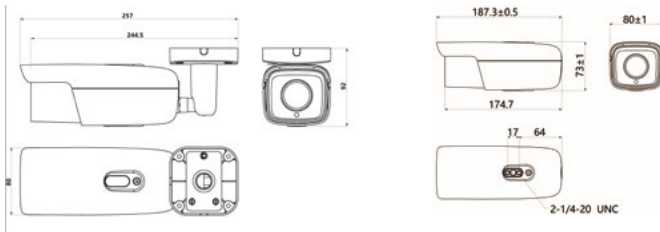

Dimensions

Units:mm

Specifications

	IPC2852-FN/FNB-SIR50-L
Camera	
Image Sensor	1/2.8" progressive scan CMOS
Pixels	8.0 Megapixel
Min. Illumination	Color: 0.005lux@ (F1.6, AGC ON) B/W: 0.0005lux@ (F1.6, AGC ON); 0lux with IR
Shutter Speed	1 ~ 1/30,000s
Day / Night	Auto (ICR) / Color / B/W
Wide Dynamic Range	Ultra WDR, >=120db
S/N Ratio	>=58db
White Balance	Auto / Manual
Gain Control	Auto / Manual
Backlight Compensation	Off / WDR / BLC / HLC
Lens	
Mount Type	M12
Focal Length	3.6mm @F1.4(-L0360) / 6mm@F1.6 (-L0600) / 8mm@F2.0 (-L0800)
Angle of View	-L0360:Horizontal:77.6°, Vertical:40.1° -L0600:Horizontal:53.5°, Vertical:28.9° -L0800:Horizontal:36.6°, Vertical:20.5°
Infrared	
IR Distance	50m
IR Intensity	Smart IR
Video	
Compression	Smart 265 / H.265 (Main Profile) / H.264 (BaseLine Profile / Main Profile / High Profile) / MJPEG
Image Resolution	Main stream: 3840 x 2160 Secondary stream: 720P Third stream: D1
Frame Rate	Main stream: 3840 x 2160@20fps Secondary stream: 720P@30fps Third stream: D1@30fps
Bitrate	32kbps ~ 16Mbps
Bitrate Control	VBR / CBR
Dual-stream	Supported
Caption	Date and time / Alarm / Customized
Privacy Masking	Up to 4 zones
Motion Detection	Up to 4 zones
ROI	Supported
Digital Noise Reduction	3D noise reduction
Digital Defog	Supported
Image Flip	Flip / Mirror / Rotation 90°, 180°, 270°
Audio	
Compression	G.711a / G.711u / ADPCM / G.722 / G.722.1c / G.726
Bitrate	32kbps ~ 64kbps
Audio Function	Bi-directional audio / AEC / Mixed audio recording / Dumb / Mute
Network	
Network Protocols	TCP/IP, UDP, HTTP, HTTPS, DHCP, DNS/DDNS, RTP/RTCP, RTSP, PPPoE, FTP, IGMP
User Interface	UPnP, 802.1x, NAT, QoS, SMTP, IPv4, IPv6 (optional)
Max. User Access	IPC Control (IE, Firefox, Chrome)
Application Programming	Max. 10 Users (includes 2 internal)
Automatic Network Replenishment (ANR)	ONVIF (Profile S, Profile G), GB/T 28181-2016, API, CGI
Replenishment (ANR)	Supported
Alarm	
Alarm Triggers	Alarm input / Network disconnect / Disk full / Disk error
Basic Intelligent	Tampering / Defocus / Scene change / Object left / Object removal / Audio surge
Deep Learning Intelligent	Human & Vehicle Detection: Motion detection / Guard line / Enter guard area / Exit guard area / People Gathering
Alarm Events	Alarm report / Recording / Text overlay / Snapshot / External output / Email notice / Acoustic alarm
Interfaces	
Ethernet	10/100M, RJ45 interface
Audio In / Out	1 x Line in / 1 x Line out
Control	1 x RS485
Alarm In / Out	2 x Input / 1 x Output
Memory Slot	Micro SD card slot, supports up to 256GB
Environmental	
Operating Temperature	-40°C ~ 70°C / -40°F ~ 158°F
Operating Humidity	10% ~ 95%, No condensation
Protection Level	IP67, IK10(optional)
Electrical	
Power	12V DC ± 10% / PoE (IEEE802.3af)
Power Consumption	Max.11W
Mechanical	
Weight	-FN: 1kg / 2.2lb (Gross Weight) -FNB: 1.2kg / 2.65lb (Gross Weight)
Dimensions	-FN: 181.5 x 80 x 73mm / 7.15" x 3.15" x 2.87" -FNB: 271.3 x 80 x 87.8mm / 10.68" x 3.15" x 3.46"
Mounting Bracket	-FN: Bracket not included -FNB: Bracket included