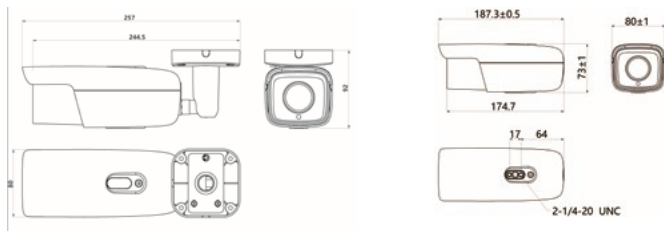

#### A Variety of Installation Modes

- Supports 90°, 180°, 270° image rotation
- Motorized varifocal lens

### Dimensions

Units:mm