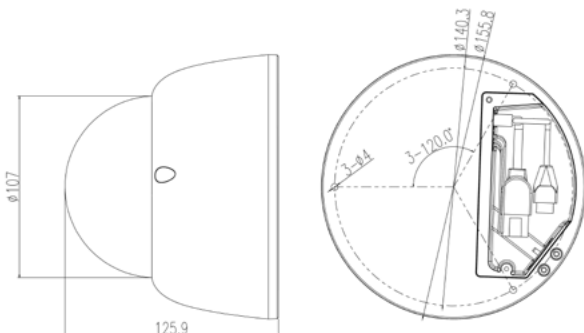

Dimensions

Units:mm

Specifications

	IPC2231-FN-S
Camera	
Image Sensor	1/2.8" progressive scan CMOS
Pixels	2.0 Megapixel
Min. Illumination	Color: 0.001lux @ (F1.4, AGC ON) B/W: 0.0001lux @ (F1.4, AGC ON)
Shutter Speed	1 ~ 1/30,000s
Day / Night	Auto (ICR) / Color / B/W
Wide Dynamic Range	Ultra WDR, $\geq 120dB$
S/N Ratio	$> 52dB$
White Balance	Auto / Manual
Gain Control	Auto / Manual
Backlight Compensation	Off / BLC / WDR / HLC
Lens	
Mount Type	-Z2812: $\phi 14$ -L0200 / -L0220: M12
Auto Iris	-Z2812: DC drive -L0200 / -L0220: Fixed
Focal Length	-Z2812: 2.8~12mm @ F1.4 motorized varifocal lens -L0200: 2mm -L0220: 2.2mm
Focus Control	-Z2812: Manual / Semi-Automatic / Auto -L0200 / -L0220: Fixed
Angle of View	-L0200: 151° -L0220: 126° -Z2812: 108° ~ 35°
Adjustment Range	Pan: 0° ~ 355° / Tilt: 0° ~ 75° / Rotation: 0° ~ 355°
Video	
Compression	H.265 / H.264 / MJPEG
Image Resolution	Main stream: 1080p Secondary stream: D1
Frame Rate	Main stream: 1080p@30fps Secondary stream: D1@30fps
Bitrate	32kbps ~ 16Mbps
Bitrate Control	VBR / CBR
Multi-stream	Supported
Caption	Date and time / Alarm / Customized
Privacy Masking	Up to 4 zones
Motion Detection	Up to 4 zones
Video Freeze	Supported
ROI	Supported
Digital Noise Reduction	3D noise reduction
Digital Defog	Supported
Image Flip	Flip / Mirror / Rotation at 90°, 180°, 270°
Audio	
Compression	G.711a / G.711u / ADPCM / G.722 / G.722.1c / G.726
Bitrate	32kbps ~ 64kbps
Audio Function	Bi-directional audio / AEC / Mixed audio recording / Dumb / Mute
Network	
Network Protocols	TCP/IP, UDP, HTTP, DHCP, DNS/DDNS, RTP/RTCP, RTSP, PPPoE, FTP, IGMP, VSIP, UPnP, 802.1x, NAT, QoS, SMTP, IPv4, IPv6 (optional)
User Interface	IPC Control (IE, Firefox, Chrome)
Max. User Access	Max. 10 Users (includes 2 internal)
Application Programming	ONVIF (Profile S, Profile G), GB/T 28181-2011, API, CGI
Automatic Network Replenishment (ANR)	Supported
Alarm	
Alarm Triggers	Alarm input / Network disconnect / Disk full / Disk error
Intelligent	Motion detection / Tampering / Guard line / Defocus / Scene change / Enter guard area / Exit guard area / Object left / Object removal / Gathering / Audio surge
Alarm Events	Alarm report / Recording / Text overlay / Snapshot / External output / Email notice / Acoustic alarm
Interfaces	
Ethernet	10/100M, RJ45 interface
Audio In / Out	2 x Line in / 1 x Line out
Control	1 x RS485
Alarm In / Out	1 x Input / 1 x Output
Video Out	1 x BNC, 1.0V [p-p] / 75 Ω
Memory Slot	Micro SD card slot, supports up to 128GB
Power Output	1 x DC12V / 0.1A Output
Environmental	
Operating Temperature	-40°C ~ 70°C / -40°F ~ 158°F
Operating Humidity	10% ~ 95%
Protection Level	IK10+, IP67
Electrical	
Power	AC24V $\pm 10\%$ / DC12V $\pm 10\%$ / PoE (IEEE802.3af)
Power Consumption	Max. 11W
Mechanical	
Weight	1 kg / 2.2lb (Gross Weight)
Dimensions	$\phi 155.8 \times 125.9mm / \phi 6.14" \times 4.96"$