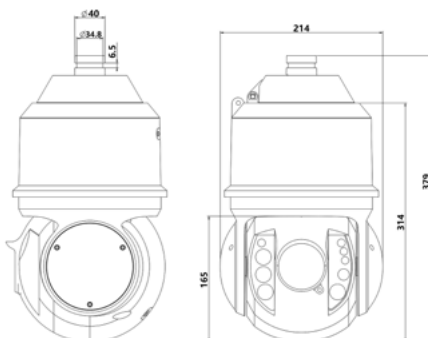

#### Large Scale

- 33x optical zoom
- IR distance up to 220m

### Dimensions

Units: mm