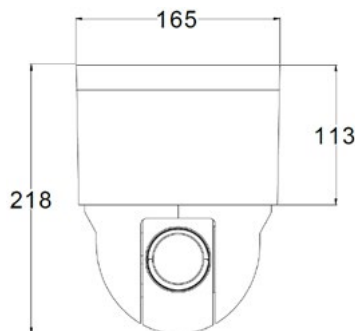

Dimensions

Units: mm

Specifications

IPC421-E230-N0	
Camera	
Image Sensor	1/2.8" progressive scan CMOS
Pixels	2.0 Megapixel
Min. Illumination	Color: 0.003lux @ (F1.6, AGC ON) B/W: 0.0003lux @ (F1.6, AGC ON)
Shutter Speed	1 ~ 1/30,000s
Day / Night	Auto (ICR) / Color / B/W
Wide Dynamic Range	Ultra WDR, >=120dB
S/N Ratio	>53dB
White Balance	Auto / Manual
Gain Control	Auto / Manual
Backlight Compensation	Off / WDR / BLC / HLC
Lens	
Focal Length	4.5 ~ 135mm, 30x
Zoom Speed	Approx 3s (Optical)
Angle of View	67.8° ~ 2.77° (Wide~Tele)
Min. Object Distance	300 ~ 1500mm (Wide~Tele)
Max. Aperture Ratio	F1.6 (Wide) / F4.4 (Tele)
Focus Control	Auto / Manual / Semi-Automatic
Pan and Tilt	
Pan / Tilt Range	360° Endless / 0° ~ 90°
Pan / Tilt Speed	Pan manual speed: 0.1° ~ 250°/s; Pan preset speed: 450°/s Tilt manual speed: 0.1° ~ 150°/s; Tilt preset speed: 350°/s
Proportional Zoom	Pan / Tilt speed can be adjusted automatically according to zoom multiples
Preset	256
Patrol	8 Patrols scheme, up to 32 presets per patrol
Pattern Scan	4 Scan paths, each path can record 10 minutes of operation path
Power-off Memory	Power-off memory / Power-on recovery
Auto Guard	Path / Preset / Mixed / Pan scan / Tilt scan / Frame scan / Random scan / Panorama scan
PT Limit	Manual / Scan / Pan
3D Positioning	PTZ control with mouse click and drag
Electronic compass	Built-in O-sensor
Video	
Compression	H.265 / H.264 / MJPEG
Image Resolution	Main stream: 1080p Secondary stream: D1
Frame Rate	Main stream: 1080p@60fps Secondary stream: D1@30fps
Bitrate	32kbps ~ 16Mbps
Bitrate Control	VBR / CBR
Multi-stream	Supported
Caption	Date and time / Alarm / Direction / Customized
Privacy Masking	Up to 4 zones
Motion Detection	Up to 4 zones
Video Freeze	Supported
ROI	Supported
Digital Noise Reduction	3D noise reduction
Digital Defog	Supported
Image Flip	Flip / Mirror
Audio	
Compression	G.711a / G.711u / ADPCM / G.722 / G.722.1c / G.726
Bitrate	32kbps ~ 64kbps
Audio Function	Bi-directional audio / AEC / Mixed audio recording / Dumb / Mute
Network	
Network Protocols	TCP/IP, UDP, HTTP, DHCP, DNS/DDNS, RTP/RTCP, RTSP, PPPoE, FTP, VSIP, UPnP, 802.1x, NAT, QoS, SMTP, IPv4, IPv6 (optional)
User Interface	IPC Control (IE, Firefox, Chrome)
Max. User Access	Max. 10 Users (includes 2 internal)
Application Programming	ONVIF (Profile S, Profile G), GB/T 28181-2011, API, CGI
Automatic Network Replenishment (ANR)	Supported
Alarm	
Alarm Triggers	Alarm input / Network disconnect / Disk full / Disk error
Intelligent	Motion detection / Tampering / Guard line / Enter guard area / Exit guard area / Object left / Object removal / Gathering / Audio surge
Alarm Events	Alarm report / Recording / Text overlay / Snapshot / External output / Email notice / Acoustic alarm
Interfaces	
Ethernet	10/100M, RJ45 interface
Audio In / Out	1 x Line in / 1 x Line out
Control	1 x RS485
Alarm In / Out	4 x Input / 2 x Output
Video Out	1 x BNC, 1.0V [p-p] / 75Ω
Memory Slot	SD card slot, supports up to 128GB
Environmental	
Operating Temperature	-40°C ~ 70°C / -40°F ~ 158°F
Operating Humidity	10% ~ 95%
Electrical	
Power	24V AC / 3A (Power adapter included) / Hi-PoE (optional)
Power Consumption	Max. 45W
Mechanical	
Weight	3 kg / 6.6lb (Net Weight)
Dimensions	Φ165 x 220mm / Φ6.50" x 8.66"