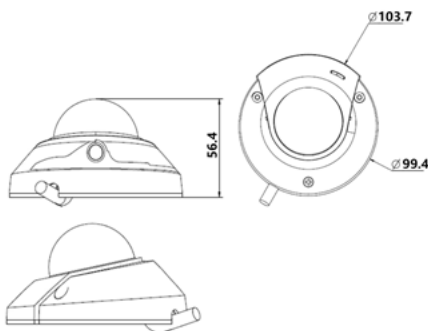

#### Integrated High Efficiency IR

- Industrial IR LED with long operational lifespan
- 15m IR distance
- Smart IR function

### Dimensions

Units:mm